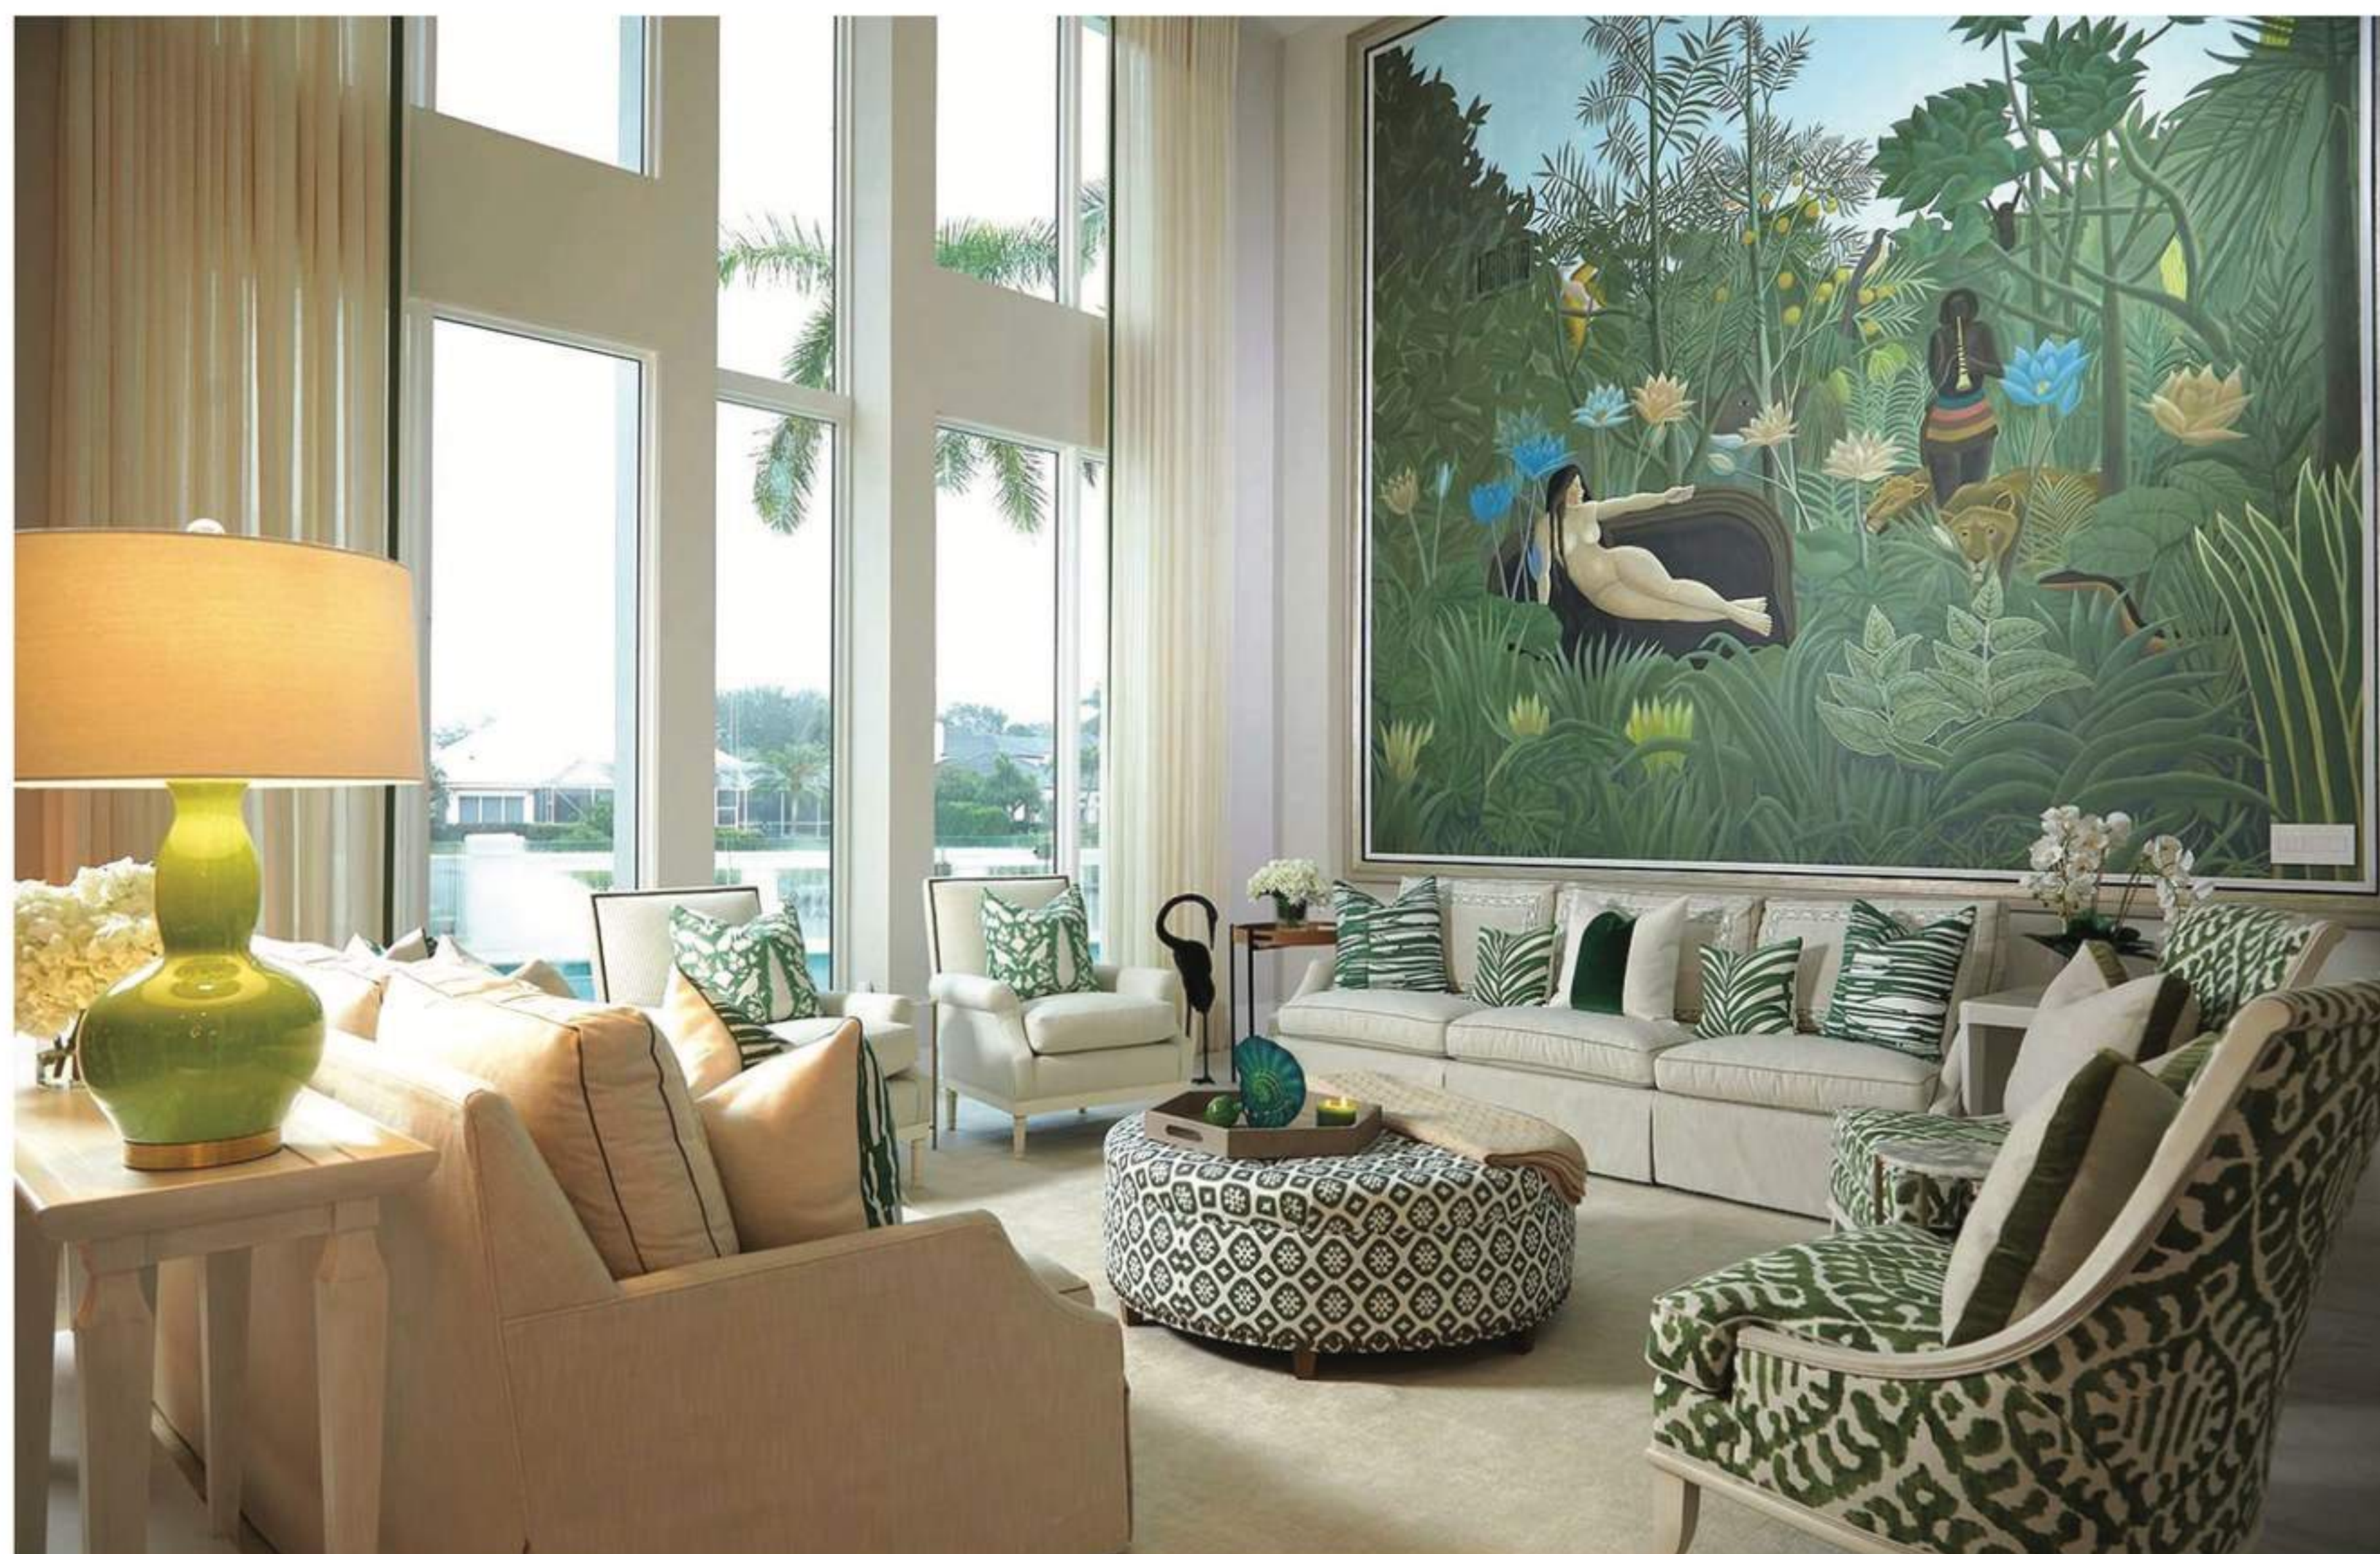

Kitchen cabinetry and Island by Poggenpohl, with motorized hardware cabinetry. Backsplash is a crackled handmade ceramic tile "Ekto" from AKDO. Kitchen counters are porcelain; the slim profile chosen to compliment the sleekness of the cabinetry and to offset the profile of the island. Flooring is porcelain from Italy with a bleached wood look, "Mansion" by AKDO.

In the living room, the previous owners had a Henry Russo painting recreated onto the wall as a mural. This design element was left intact and became the inspiration piece for the décor. Sofas and chairs by Wesley Hall, print ottoman style coffee table: fabric by Schumacher, piece by Mr. & Mrs. Howard for Sherill Furniture.