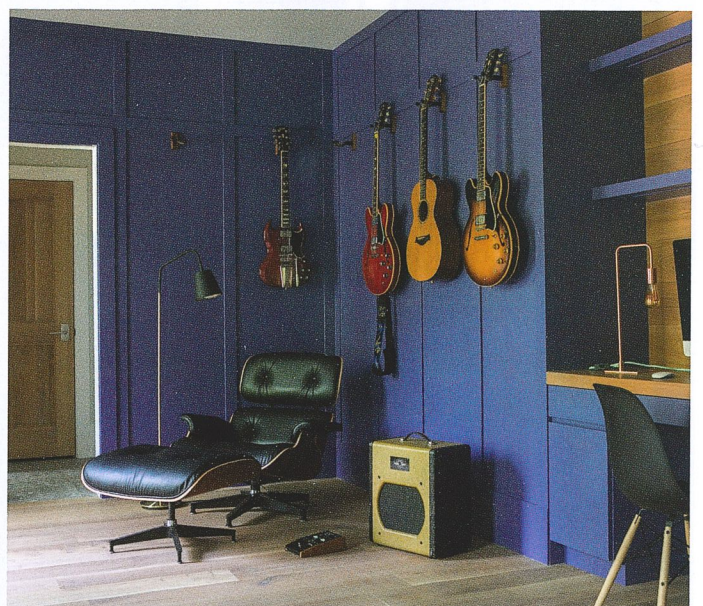

challenge. “It was pretty much a full-house reno on the interior,” explained Justin Meneguzzo of Yankee Custom Builders. “Basically, we took an outdated 1990s home and modernized it. There’s a new kitchen, a new master bathroom, updated tile and marble throughout, and new millwork and trim detailing. We redid the stairs to include all the glasswork. We turned an existing colonial into a more modern or transitional design.”